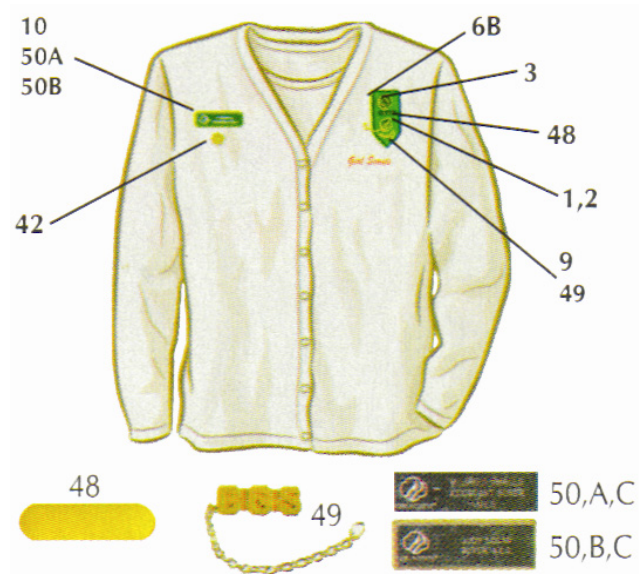

Girl Scout Adult

Official Girl Scout Adult Uniform

1,2. Girl Scout pin – Contemporary or Traditional

3. World Trefoil Pin

6B. Adult Insignia Tab

9. Membership Numeral Guards

10, 50A, 50B Adult ID Pin

48. Adult Position pins (wear up to two)

49. Campus Girl Scout Guard

Adult Recognition Pins:

Above nametag

Lifetime Membership Pin (*not worn on insignia tab*)

(*wear only most recent/highest award*)

Appreciation Pin

Thanks Badge,

Thanks Badge II

Honor Pin

Below nametag:

(*recommended to wear no more than one or two*)

42. Girl Scout Gold Award

Trainer's Pin

Leadership Development

Years of Service

Outstanding Volunteer